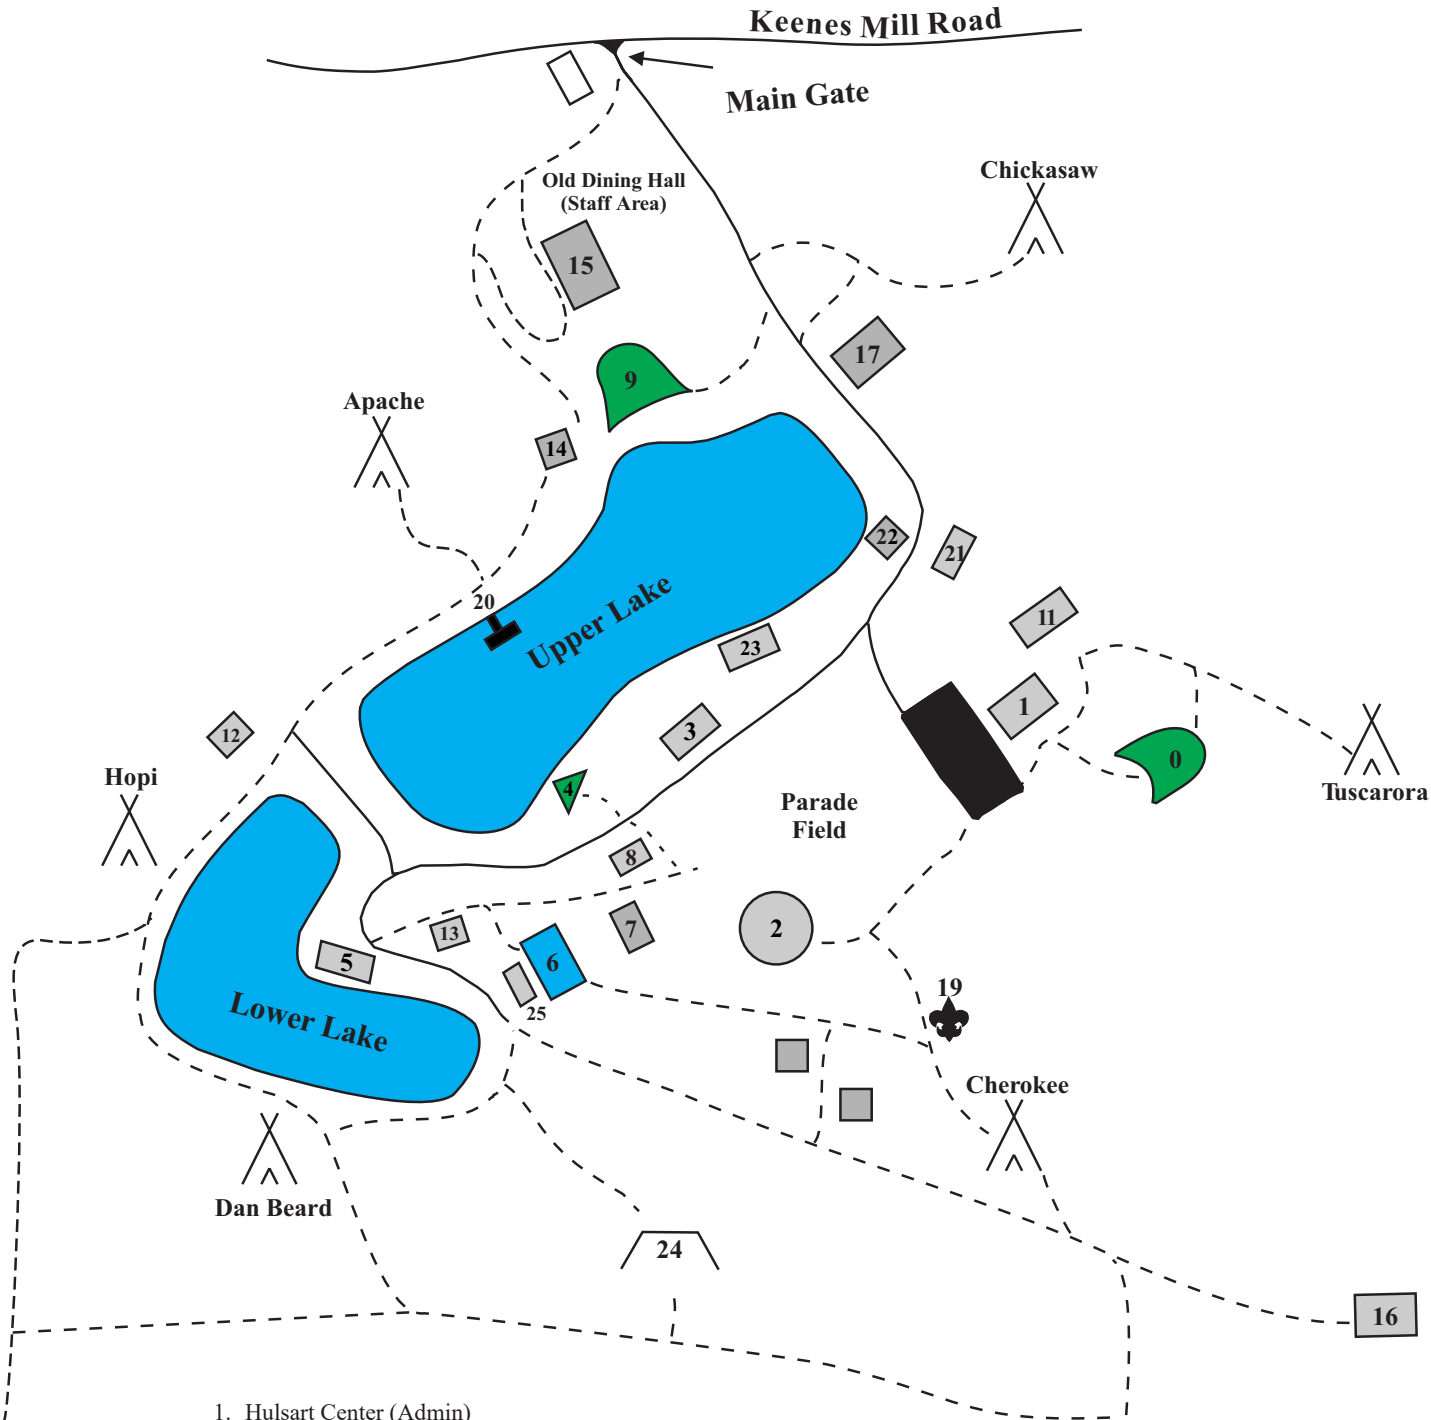

Map of Outdoor Education Center

Camp Horne [13633 Keenes Mill Rd., Cottondale, AL 35453]

1. Hulsart Center (Admin)
2. Dining Hall
3. Program Storage Building
4. Livingston Chapel
5. Trading Post
6. Swimming Pool
7. Health Lodge
8. Swimming Pool Pavilion
9. Warren G. Finney Council Ring
10. Sunday Night Campfire Ring
11. OA Lodge
12. Hopi Cabin

13. Blackfoot Cabin
14. Ecology Cabin
15. Old Dining Hall (Staff Area)
16. Climbing/Rappelling Tower
17. Warehouse
19. Scoutcraft Area
20. Boat Docks
21. Trailblazer Pavilion
22. Boat house
23. Ecology Area
24. Shooting Sports Complex
25. Pool Pavilion